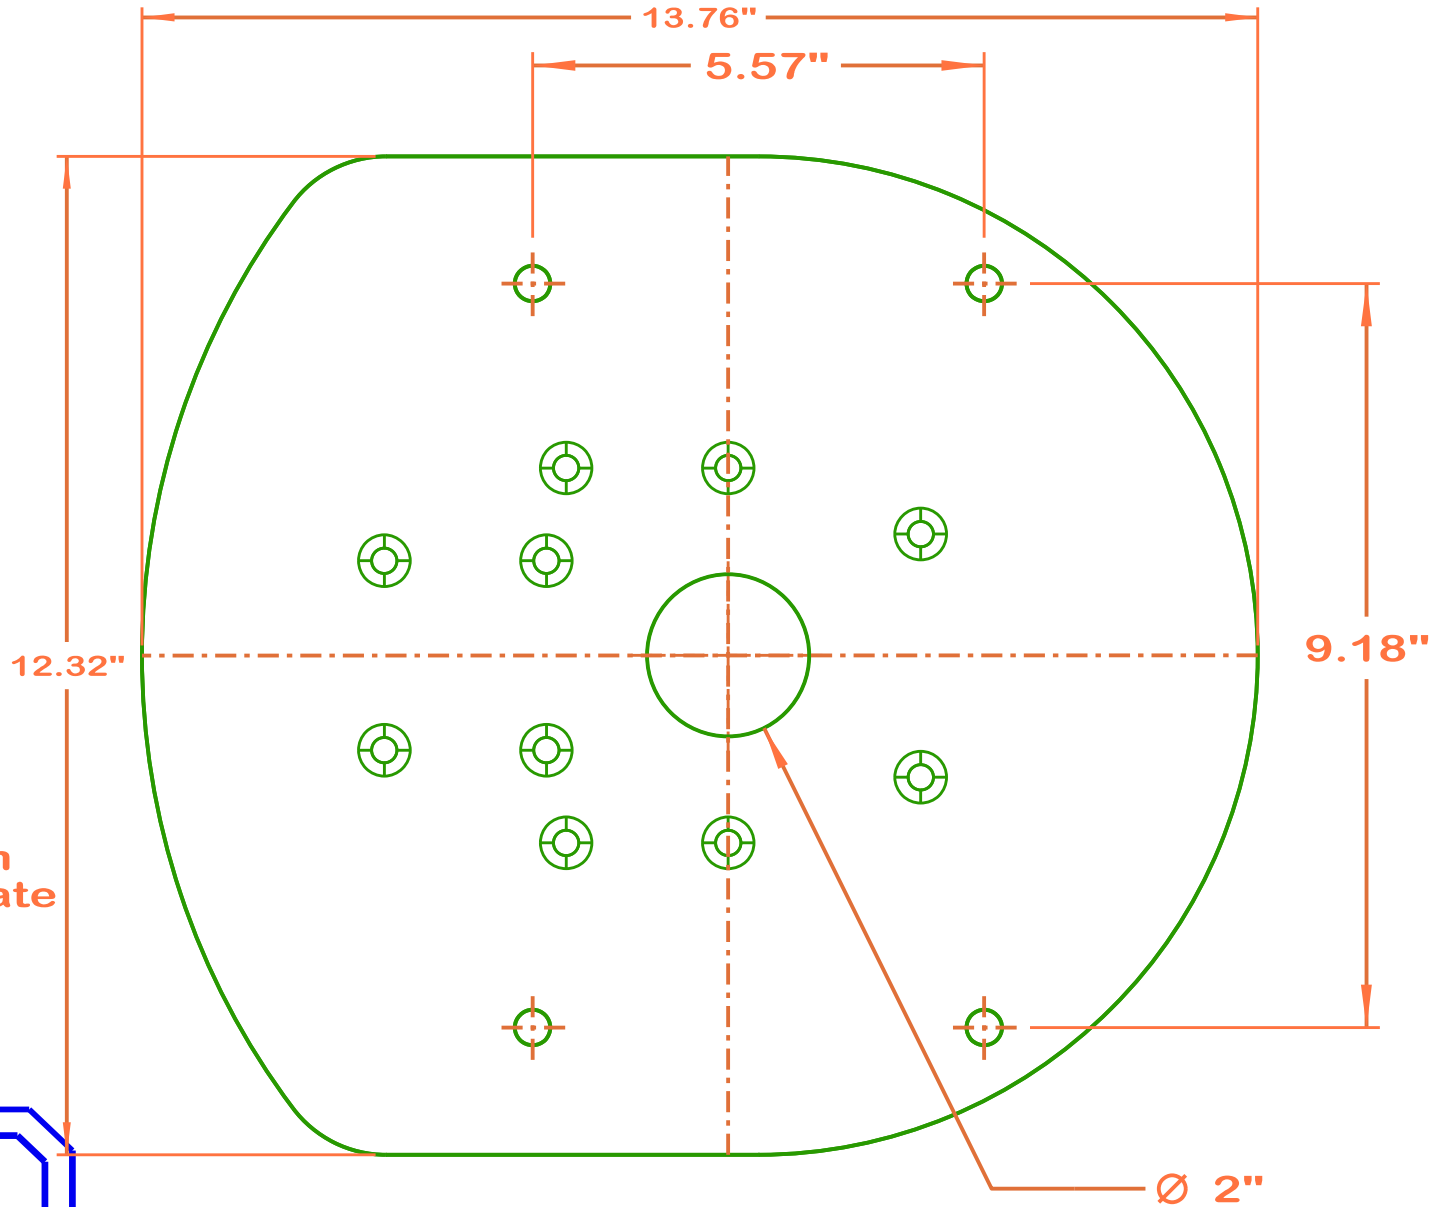

EDSON Corporation
146 Duchaine Boulevard
New Bedford, MA 02745-1292
(508) 995-9711 Fax: (508) 995-5021

FORWARD

Fabricated from
1/4" Aluminum Plate

TOP VIEW

68551

www.EdsonMarine.com