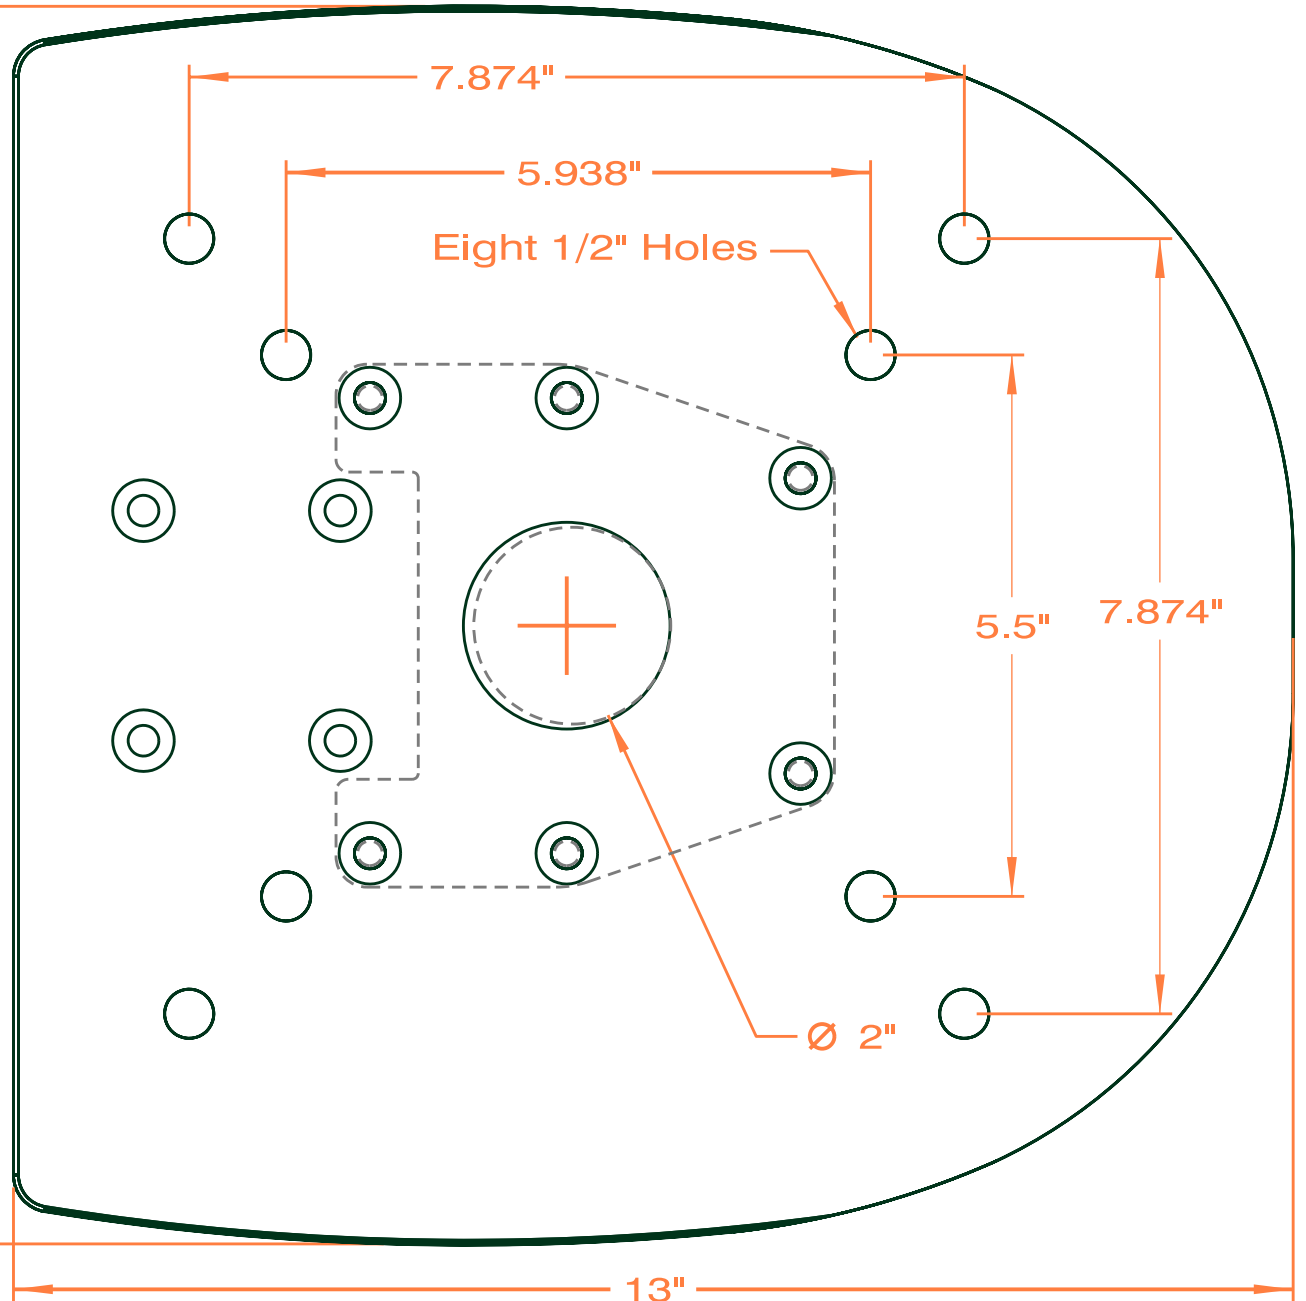

EDSON Corporation  
146 Duchaine Boulevard  
New Bedford, MA 02745-1292  
(508) 995-9711 Fax: (508) 995-5021

FORWARD  
→

12.635"

Fabricated from  
1/4" Aluminum Plate

TOP VIEW

6856

[www.EdsonMarine.com](http://www.EdsonMarine.com)