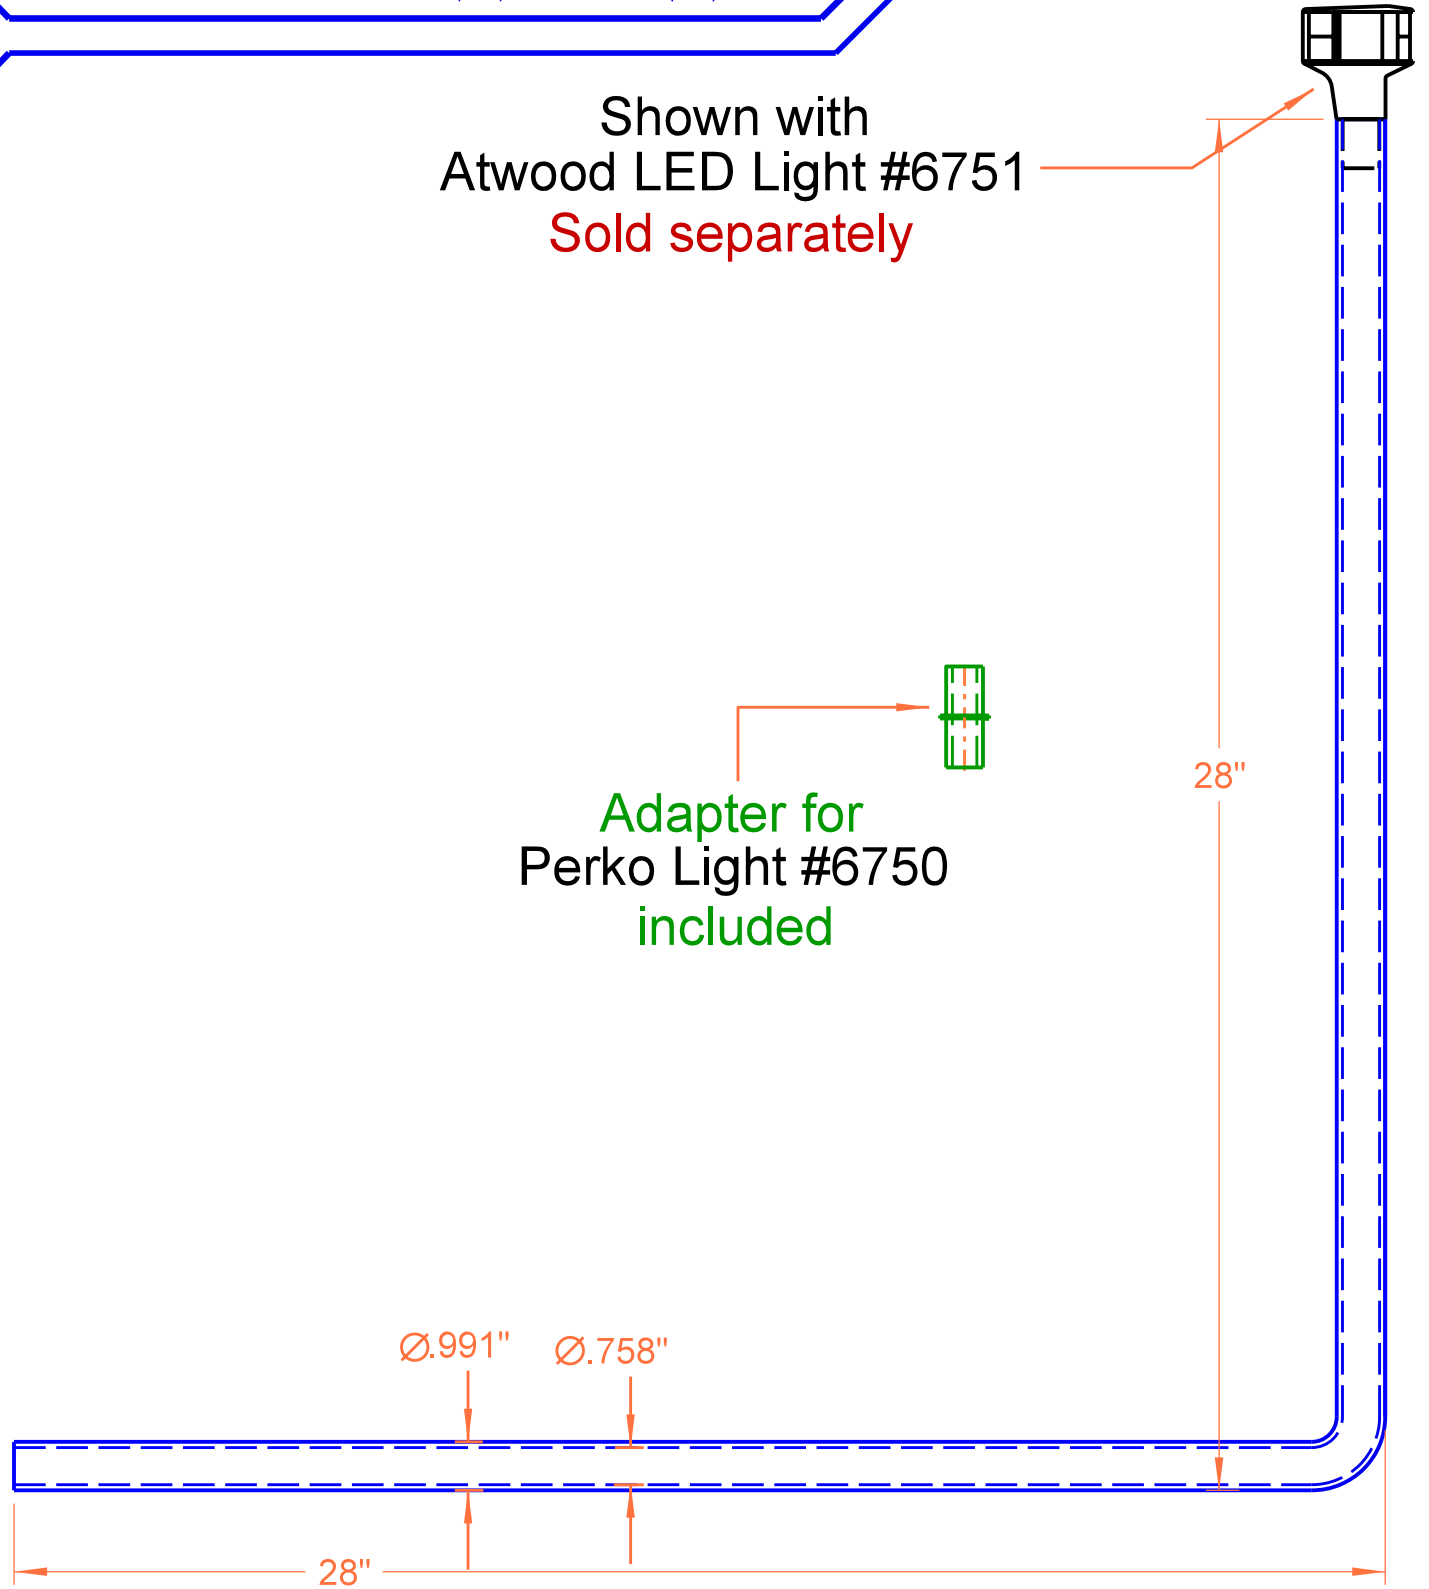

EDSON Corporation
146 Duchaine Boulevard
New Bedford, MA 02745-1292
(508) 995-9711 Fax: (508) 995-5021

Shown with
Atwood LED Light #6751
Sold separately

Adapter for
Perko Light #6750
included

6866

www.EdsonMarine.com