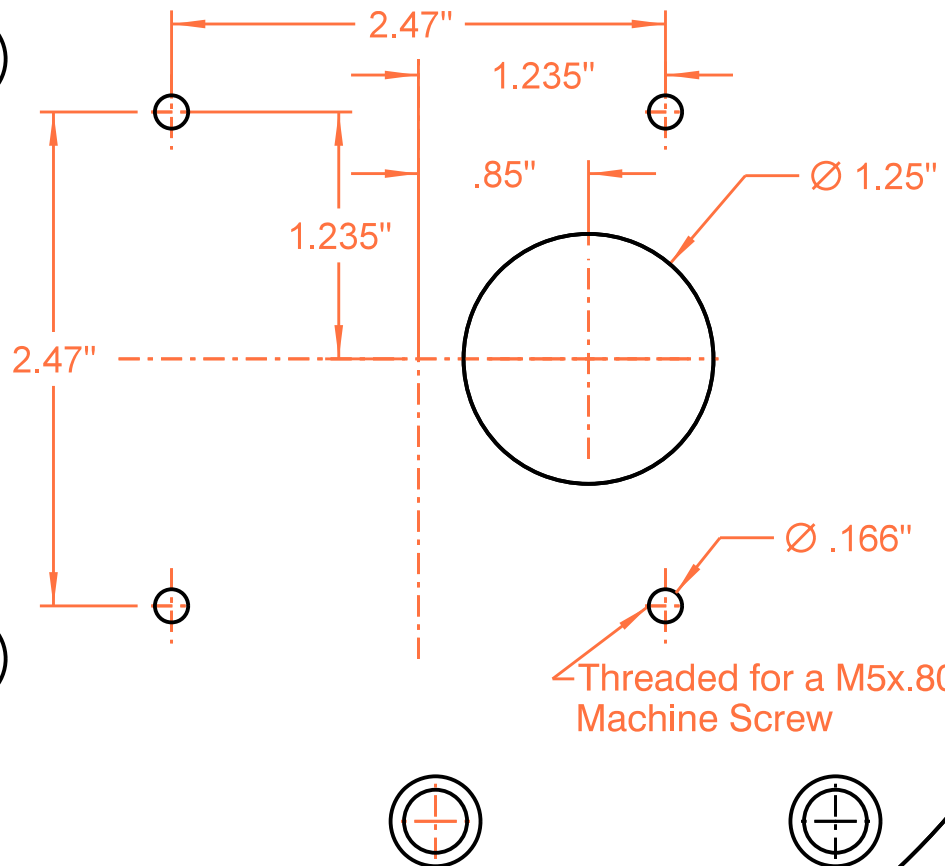

EDSON Corporation  
146 Duchaine Boulevard  
New Bedford, MA 02745-1292  
(508) 995-9711 Fax: (508) 995-5021

Ø 7"

FORWARD  
←

Fabricated from  
1/4" Aluminum Plate

TOP VIEW

6870

[www.EdsonMarine.com](http://www.EdsonMarine.com)