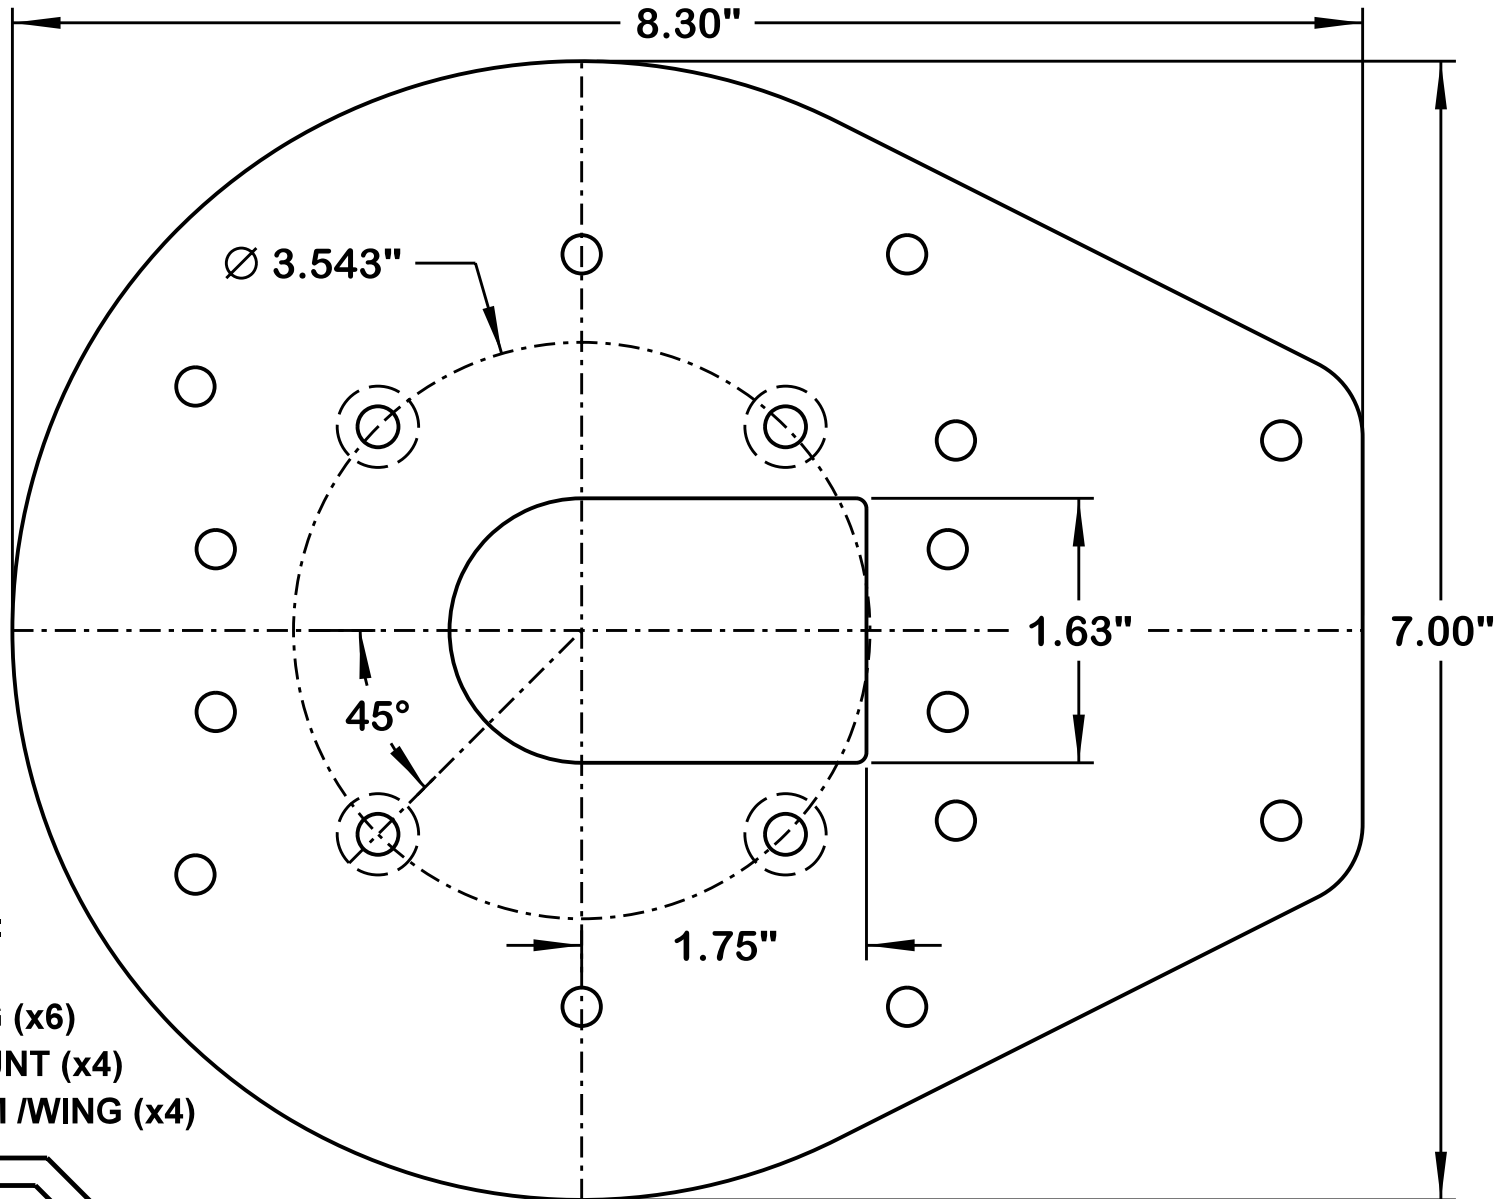

EDSON Corporation
146 Duchaine Boulevard
New Bedford, MA 02745-1292
(508) 995-9711 Fax: (508) 995-5021

FABRICATED FROM
1/4" ALUMINUM PLATE

HOLE PATTERNS TO FIT:

- FLIR MD-SERIES (x4)
- EDSON STD MOUNTING (x6)
- EDSON STD MAST MOUNT (x4)
- EDSON STD LIGHT ARM /WING (x4)

TOP VIEW

68721

www.EdsonMarine.com