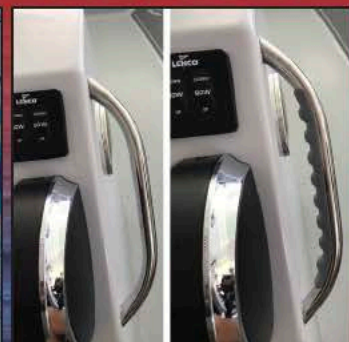

EDSON[®] Since 1859

Making Adventures Happen

Celebrating **160** YEARS
1859 ~ 2019

Follow us on...

Premium Boating Accessories

photo © Honson Lau

Award Winning

EDSON[®] ComfortGrip[®]

Quick Connect Garden Hose Fittings

Part #14300

SURECAN

NO MORE TIPPING!

Award Winning

EDSON ComfortGrip®

Edson's iconic ComfortGrip® now comes in 8" & 12" adhesive strips! Designed to fit on 1-inch to 4-inch diameter railings, these tactile grips will ergonomically cushion fingers while providing a secure hold. High-performance Santoprene construction and a 3M Adhesive ensures these grips can withstand the harshest conditions!