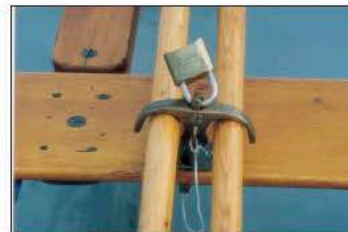

Quick Connect Garden Hose Fittings

Part #14300

SURECAN

NO MORE TIPPING!

Award Winning

EDSON ComfortGrip®

Edson's iconic ComfortGrip® now comes in 8" & 12" adhesive strips! Designed to fit on 1-inch to 4-inch diameter railings, these tactile grips will ergonomically cushion fingers while providing a secure hold. High-performance Santoprene construction and a 3M Adhesive ensures these grips can withstand the harshest conditions!

12" 3-pack
#97002

8" 3-pack
#97001

ATTACH TO...

BOARDING HANDLES, HAND RAILS, GRAB RAILS, SWIM LADDERS, BOW RAILS, TILLERS, T-TOPS, DRINK TUMBLERS, PEDESTAL GUARDS, TOOLS, AND MUCH MORE!

view online www.EdsonMarine.com/ComfortGrip

Fits on a Drink Tumbler!

Installation Video

<https://youtu.be/8PpIT5yyglc>

Quick Connect Garden Hose Fittings

- ✦ Fits standard 3/4" diameter hose
 - ✦ Change from the spigot to sprinkler to nozzle quickly
 - ✦ Connect/Disconnect with ease
 - ✦ Never use pliers to tighten fittings again
- 6-Piece Set Part #14300**

Dinghy Handling

view online www.EdsonMarine.com/Dinghy

- No tipping in awkward positions or getting fuel on your hands!
- Operate one-handed with exact control over dispensing fuel!
- Self Venting - No More Glugging or Splashing of Fuel!