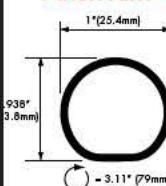

Wheel Diameter	Gray Leather Kit	Gray Leather ComfortGrip Kit	Gray Leather Installed	Gray Leather ComfortGrip Installed
up to 20"	#733-15-20-GR	#733CG-15-20-GR	#716-15-20-GR	#716CG-15-20-GR
22" - 30"	#733-22-30-GR	#733CG-22-30-GR	#716-22-30-GR	#716CG-22-30-GR
32" - 40"	#733-32-40-GR	#733CG-32-40-GR	#716-32-40-GR	#716CG-32-40-GR
42" - 60"	#733-42-60-GR	#733CG-42-60-GR	#716-42-60-GR	#716CG-42-60-GR
62" - 72"	#733-62-72-GR	#733CG-62-72-GR	#716-62-72-GR	#716CG-62-72-GR

"Oval Shaped" 7/8" Rim (pre-2000)

"D Shaped" 1-inch Rim

*Not shown actual size

view online

www.EdsonMarine.com/Leather

For Wheels

FOR SAIL: Wheel Storage Device

Part #683-1S
Rail Mount Wheel Storage Kit
 Store Your Wheel Out of the Way!