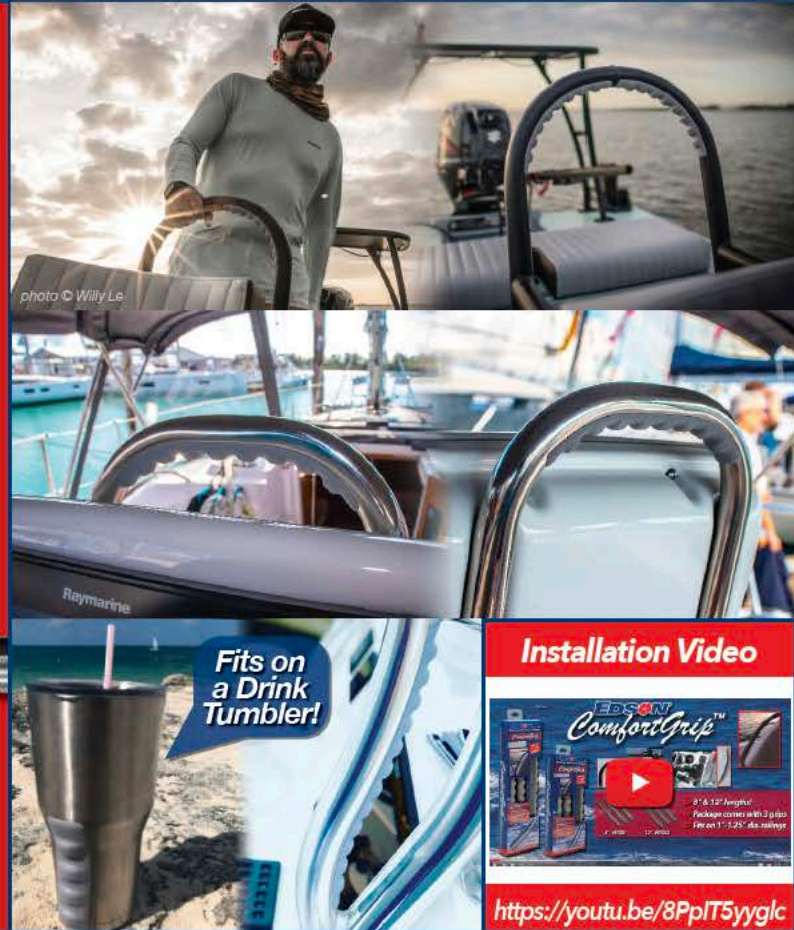

Fits on a Drink Tumbler!

Installation Video

<https://youtu.be/8PpIT5yyglc>