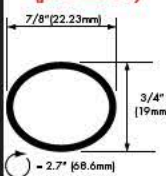

- No tipping in awkward positions or getting fuel on your hands!
- Operate one-handed with exact control over dispensing fuel!
- Self Venting - No More Glugging or Splashing of Fuel!

To see how SureCan works, go to:
<https://youtu.be/1P-Vs63fabl>

Works like the nozzle at the fuel dock, no tipping or spilling!

Leather

Leather Tumbuckle Cover

#1405

Leather Shackle Pulls

#1404-5

Leather Spreader Boot Kits

#1401

Leather Chafing Gear

#858GRAY

LEATHER WHEEL RIM COVER ORDERING GUIDE

Leather Wheel Rim Covers for Edson Flat Destroyer Wheels with older 7/8" diameter oval shaped rims and Diamond Series Wheels (see diagram below)

Wheel Diameter	Gray Leather Kit	Gray Leather ComfortGrip Kit	Gray Leather Installed	Gray Leather ComfortGrip Installed
up to 20"	#733-15-20-GR	#733CG-15-20-GR	#716-15-20-GR	#716CG-15-20-GR
22" - 30"	#733-22-30-GR	#733CG-22-30-GR	#716-22-30-GR	#716CG-22-30-GR
32" - 40"	#733-32-40-GR	#733CG-32-40-GR	#716-32-40-GR	#716CG-32-40-GR
42" - 60"	#733-42-60-GR	#733CG-42-60-GR	#716-42-60-GR	#716CG-42-60-GR
62" - 72"	#733-62-72-GR	#733CG-62-72-GR	#716-62-72-GR	#716CG-62-72-GR

Leather Wheel Rim Covers for Edson Dished Destroyer Wheels (#645 and #647) or wheels with 1" diameter "D" shaped rims (see diagram below)

Wheel Diameter	Gray Leather Kit	Gray Leather ComfortGrip Kit	Gray Leather Installed	Gray Leather ComfortGrip Installed
up to 20"	#733-15-20-GR1	#733CG-15-20-GR1	#716-15-20-GR1	#716CG-15-20-GR1
22" - 30"	#733-22-30-GR1	#733CG-22-30-GR1	#716-22-30-GR1	#716CG-22-30-GR1
32" - 40"	#733-32-40-GR1	#733CG-32-40-GR1	#716-32-40-GR1	#716CG-32-40-GR1
42" - 60"	#733-42-60-GR1	#733CG-42-60-GR1	#716-42-60-GR1	#716CG-42-60-GR1
62" - 72"	#733-62-72-GR1	#733CG-62-72-GR1	#716-62-72-GR1	#716CG-62-72-GR1