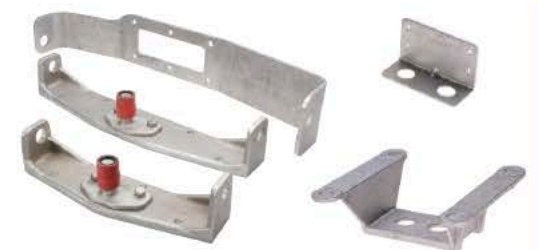

Aluminum Sheaves (Only)
#624AL

view online www.EdsonMarine.com/Sheaves

Quadrants & Radials

Radial Drive Wheels
#777, #800, #802, #804

Rudder Stop
#862-2

Tether-Style Rudder Stop
#862-WIRE

Key Stock
#684

Quadrants
#676, #835, #842

view online www.EdsonMarine.com/Quadrant

view online www.EdsonMarine.com/Radial

Conduit

Conduit
#853

In-Line Greaser
#918

Conduit Idlers
#847, #881, #962

Conduit Brackets
#799, #841, #868, #824

Conduit End Fittings
#854

Conduit Assemblies
#797

view online www.EdsonMarine.com/Conduit

Wheels

Stainless

Destroyer Wheels
(Stainless, Leather-covered, and Teak Rims)
#645 & #647

Bi-Spoke Destroyer Wheels
(Stainless and Wood Laminated Rims)
#649