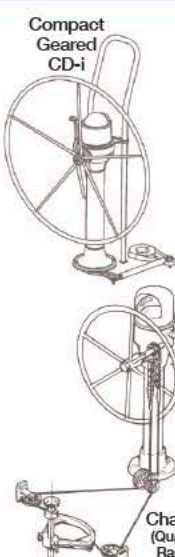

EDSON Since 1859
Making Adventures Happen

Celebrating **160** YEARS
 1859 ~ 2019

K-38-19

Follow us on...

Sailboat Steering Systems & Wheels

Edson's complete line of Sailboat Steering Systems and Wheels are built to stand the test of time and deliver performance around the buoys, around the bay, and around the world. Innovative system solutions include Chain & Wire, Compact Geared CD-i, Traditional Wormgears, Rack & Pinion, and fully custom solutions.

Photo by: Onne van der Wal

Pedestals

view online www.EdsonMarine.com/Pedestals

*All Pedestals are shown with optional accessories and wheels

Classic Series
 #336, #402 - Chain & Wire
 #464 - CD-i

Performance Pedestal
 #437 - Chain & Wire