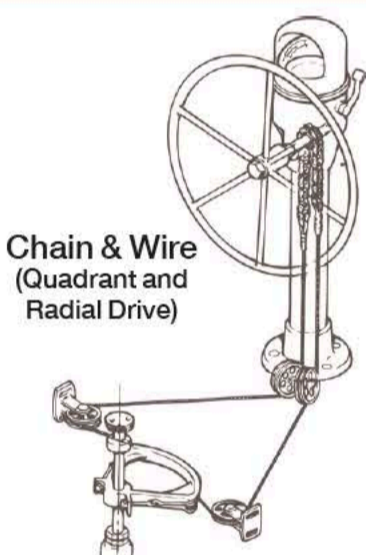

Chain & Wire
(Quadrant and Radial Drive)