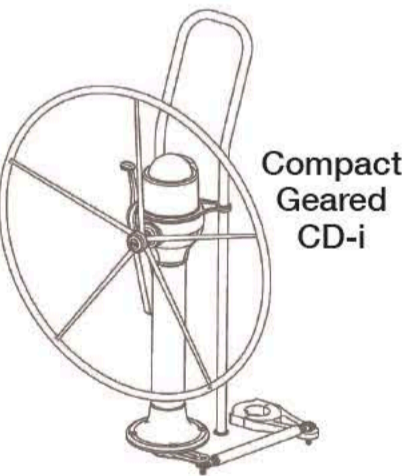

Compact Geared CD-i