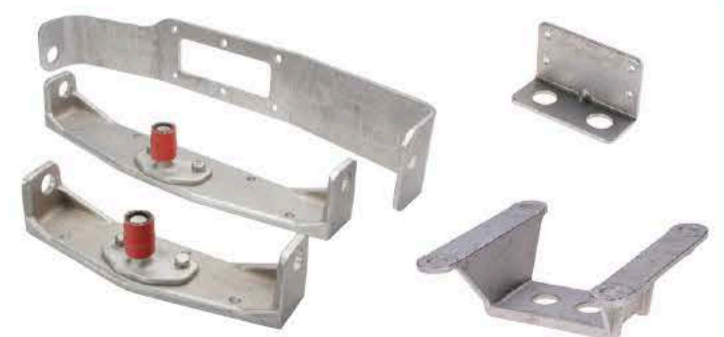

Adjustable Crossed-Wire Idlers  
#776 & #712

Articu-Lock Sheave Assemblies  
#626 and #622

Single Upright Sheave  
Assemblies  
#620

Flat Sheave Assmblies  
#847 & #621

Sheaves Only  
#624

Quadrants & Radials

Radial Drive Wheels  
#777, #800, #802, #804

Rudder Stop  
#862-2

Tether-Style Rudder Stop  
#862-WIRE

Key Stock  
#684

Quadrants  
#676, #835, #842

Conduit

Conduit  
#853

In-Line Greaser  
#918

Conduit Idlers  
#847, #881, #962

Conduit Brackets  
#799, #841, #868, #824

Conduit Assemblies  
#797

Conduit End Fittings  
#854

Wheels

Stainless

Destroyer Wheels  
(Stainless, Leather-covered, and Teak Rims)  
#645 & #647